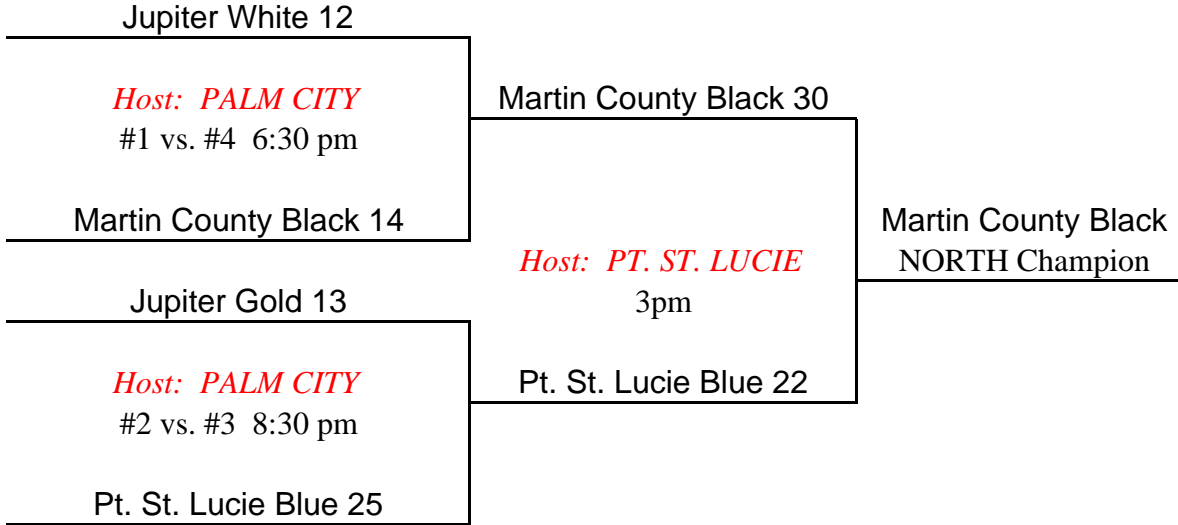

2010 TREASURE COAST PLAYOFFS

WEDNESDAY 10/20
FIRST ROUND

SATURDAY 10/23
CONFERENCE CHAMPIONSHIP

SATURDAY 10/30
TCFC CHAMPIONSHIP

JR. PEE WEE DIVISION

NORTH CONFERENCE

Jensen Beach Silver 26

Host: MARTIN COUNTY
#1 vs. #4 6:30 pm

Host: PT. ST. LUCIE

11am

TREASURE COAST
CHAMPION

SOUTH CONFERENCE

Delray Beach 20

Host: LAKE WORTH
#1 vs. #4 6:30 pm

West Boynton 0

Lake Worth 6

**TREASURE COAST
CHAMPION**

SOUTH CONFERENCE

NOTE:

***** ALL WEIGH INS WILL BE IN SHORTS AND JERSEYS*****

TEAMS NEED TO ARRIVE 90 MINUTES PRIOR TO THEIR SCHEDULED GAME TIME

ONLY ROSTERED PERSONNEL WITH A VALID BADGE FOR THAT TEAM

SATURDAY 10/23
CONFERENCE CHAMPIONSHIP

SATURDAY 10/30
TCFC CHAMPIONSHIP

JR. MIDGET DIVISION

NORTH CONFERENCE

**TREASURE COAST
CHAMPION**

SOUTH CONFERENCE

NOTE:

***** ALL WEIGH INS WILL BE IN SHORTS AND JERSEYS*****