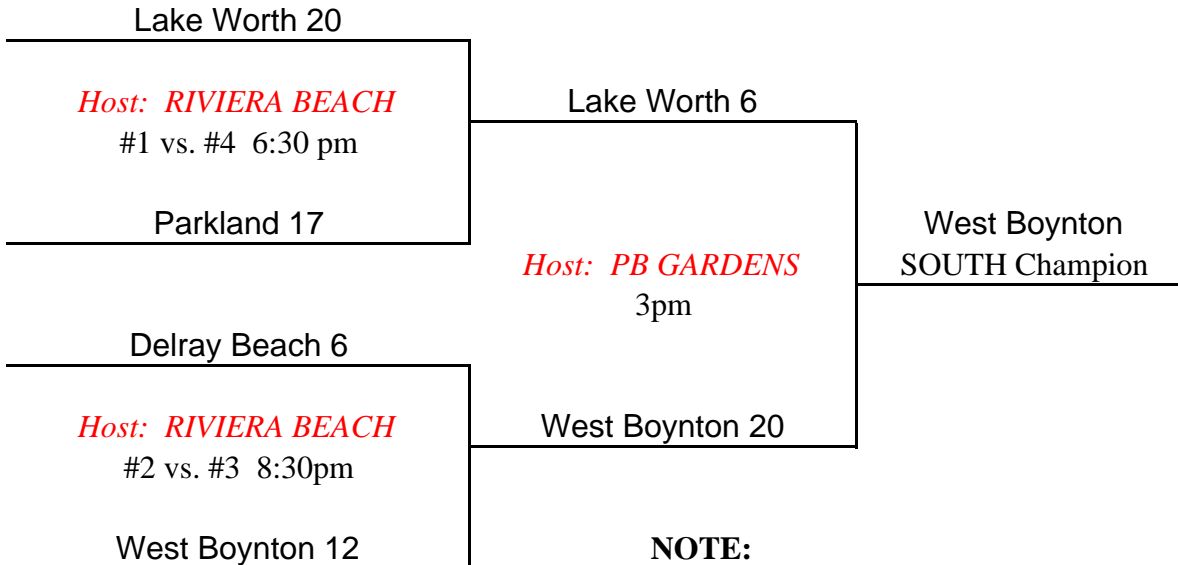

SATURDAY 10/23
CONFERENCE CHAMPIONSHIP

SATURDAY 10/30
TCFC CHAMPIONSHIP

JR. MIDGET DIVISION

NORTH CONFERENCE

**TREASURE COAST
CHAMPION**

SOUTH CONFERENCE

NOTE:

***** ALL WEIGH INS WILL BE IN SHORTS AND JERSEYS*****