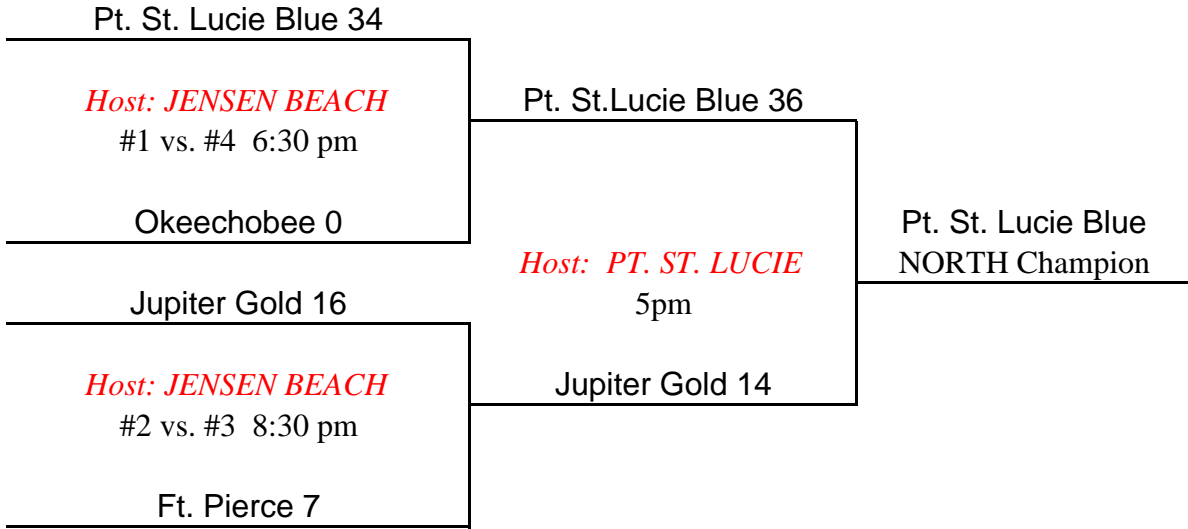

2010 TREASURE COAST PLAYOFFS

WEDNESDAY 10/20
FIRST ROUND

SATURDAY 10/23
CONFERENCE CHAMPIONSHIP

SATURDAY 10/30
TCFC CHAMPIONSHIP

JR. PEE WEE DIVISION

NORTH CONFERENCE

Jensen Beach Silver 26

Host: MARTIN COUNTY
#1 vs. #4 6:30 pm

TEAM COOLERS ONLY. NO OTHER COOLERS WILL BE ALLOWED

2010 TREASURE COAST PLAYOFFS

WEDNESDAY 10/20
FIRST ROUND

SATURDAY 10/23
CONFERENCE CHAMPIONSHIP

SATURDAY 10/30
TCFC CHAMPIONSHIP

MIDGET DIVISION

NORTH CONFERENCE

**TREASURE COAST
CHAMPION**

SOUTH CONFERENCE

Host: PT. ST. LUCIE
5pm

NOTE:

***** ALL WEIGH INS WILL BE IN SHORTS AND JERSEYS*****
TEAMS NEED TO ARRIVE 90 MINUTES PRIOR TO THEIR SCHEDULED GAME TIME
ONLY ROSTERED PERSONNEL WITH A VALID BADGE FOR THAT TEAM
WILL BE ALLOWED ON SIDELINE
ALL PLAYERS MUST HAVE THE POP WARNER PATCH ON THEIR JERSEYS OR PANTS
TEAM COOLERS ONLY. NO OTHER COOLERS WILL BE ALLOWED