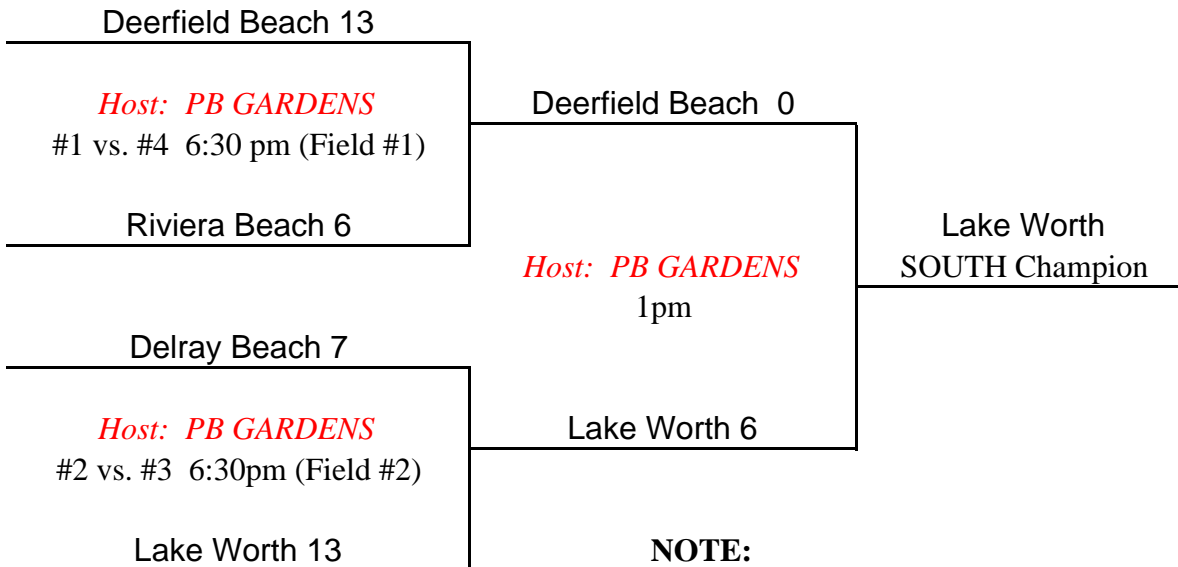

**TREASURE COAST
CHAMPION**

SOUTH CONFERENCE

NOTE:

***** ALL WEIGH INS WILL BE IN SHORTS AND JERSEYS*****

TEAMS NEED TO ARRIVE 90 MINUTES PRIOR TO THEIR SCHEDULED GAME TIME

ONLY ROSTERED PERSONNEL WITH A VALID BADGE FOR THAT TEAM