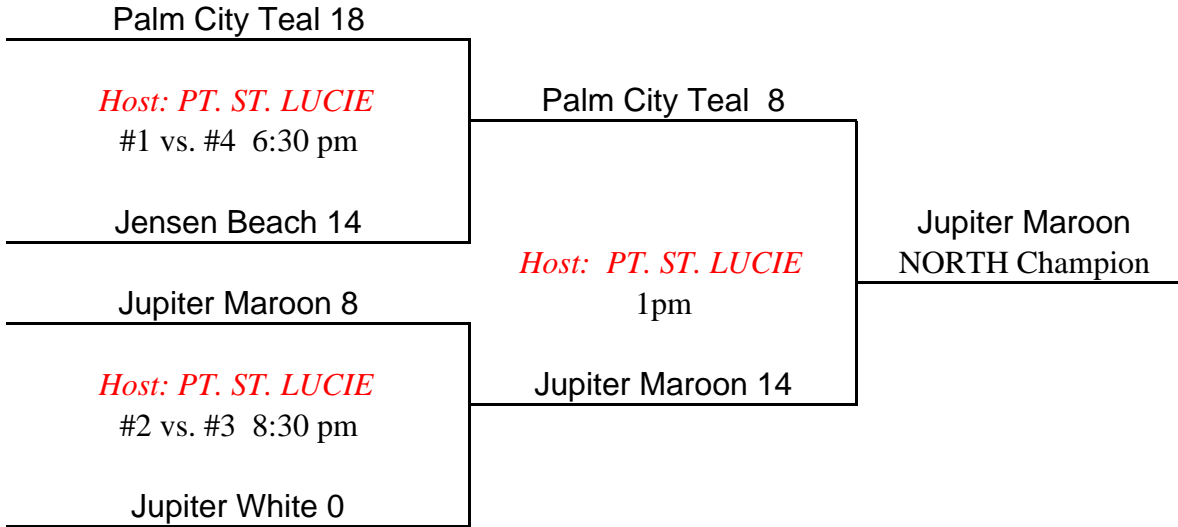

2010 TREASURE COAST PLAYOFFS

WEDNESDAY 10/20
FIRST ROUND

SATURDAY 10/23
CONFERENCE CHAMPIONSHIP

SATURDAY 10/30
TCFC CHAMPIONSHIP

JR. PEE WEE DIVISION

NORTH CONFERENCE

Jensen Beach Silver 26

Host: MARTIN COUNTY
#1 vs. #4 6:30 pm

Host: PT. ST. LUCIE

11am

TREASURE COAST
CHAMPION

SOUTH CONFERENCE

Delray Beach 20

Host: LAKE WORTH
#1 vs. #4 6:30 pm

West Boynton 0

Lake Worth 6

TEAM COOLERS ONLY. NO OTHER COOLERS WILL BE ALLOWED

2010 TREASURE COAST PLAYOFFS

WEDNESDAY 10/20
FIRST ROUND

SATURDAY 10/23
CONFERENCE CHAMPIONSHIP

SATURDAY 10/30
TCFC CHAMPIONSHIP

PEE WEE DIVISION

NORTH CONFERENCE

**TREASURE COAST
CHAMPION**

SOUTH CONFERENCE

NOTE:

***** ALL WEIGH INS WILL BE IN SHORTS AND JERSEYS*****

TEAMS NEED TO ARRIVE 90 MINUTES PRIOR TO THEIR SCHEDULED GAME TIME

ONLY ROSTERED PERSONNEL WITH A VALID BADGE FOR THAT TEAM