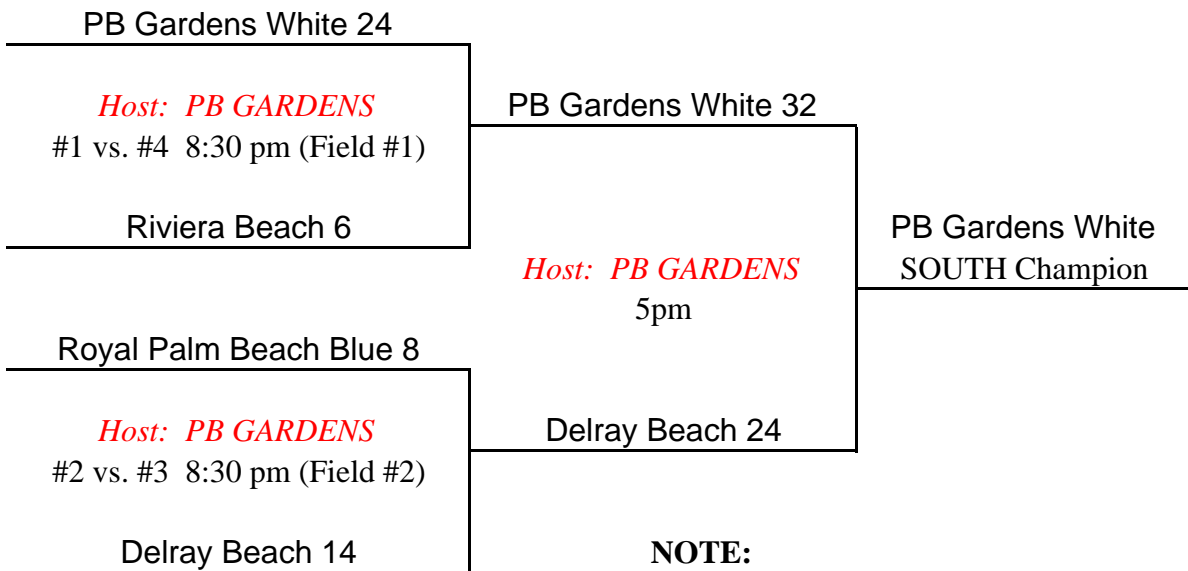

TEAM COOLERS ONLY. NO OTHER COOLERS WILL BE ALLOWED

2010 TREASURE COAST PLAYOFFS

WEDNESDAY 10/20
FIRST ROUND

SATURDAY 10/23
CONFERENCE CHAMPIONSHIP

SATURDAY 10/30
TCFC CHAMPIONSHIP

MIDGET DIVISION

NORTH CONFERENCE

**TREASURE COAST
CHAMPION**

SOUTH CONFERENCE

Host: PT. ST. LUCIE
5pm

NOTE:

***** ALL WEIGH INS WILL BE IN SHORTS AND JERSEYS*****
TEAMS NEED TO ARRIVE 90 MINUTES PRIOR TO THEIR SCHEDULED GAME TIME
ONLY ROSTERED PERSONNEL WITH A VALID BADGE FOR THAT TEAM
WILL BE ALLOWED ON SIDELINE
ALL PLAYERS MUST HAVE THE POP WARNER PATCH ON THEIR JERSEYS OR PANTS
TEAM COOLERS ONLY. NO OTHER COOLERS WILL BE ALLOWED